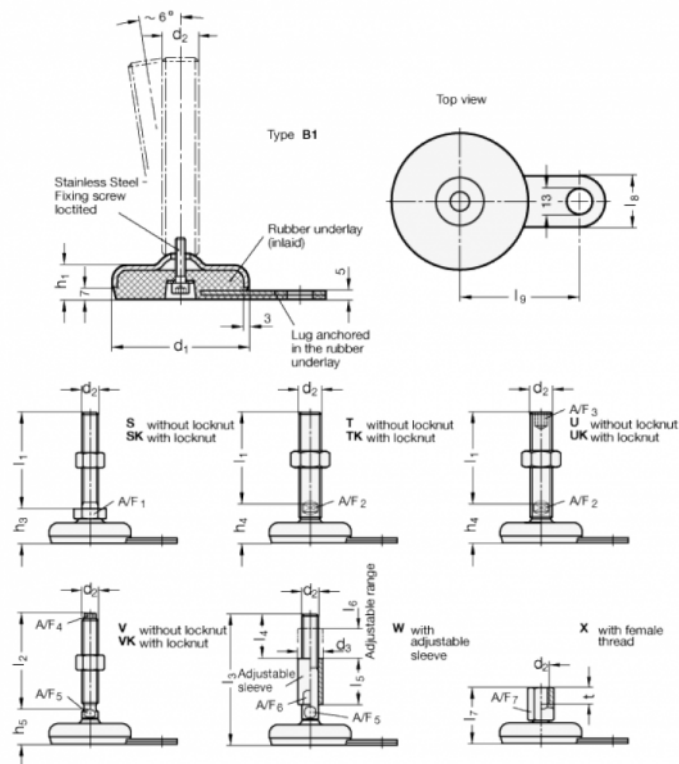

Article number: 203360M16200B1U

Description: E+G levelling foot
GN 33-60-M16-200-B1-U, Stainless steel

Note: U Without nut, Hexagon socket at the top, Wrench flat at the bottom

Measures

A/F2 = 12	I9 = 50
A/F3 = 8	
d1 = 60	
d2 = M16	
h1 = 18	
h3 = 33	
l1 = 200	
l8 = 25	